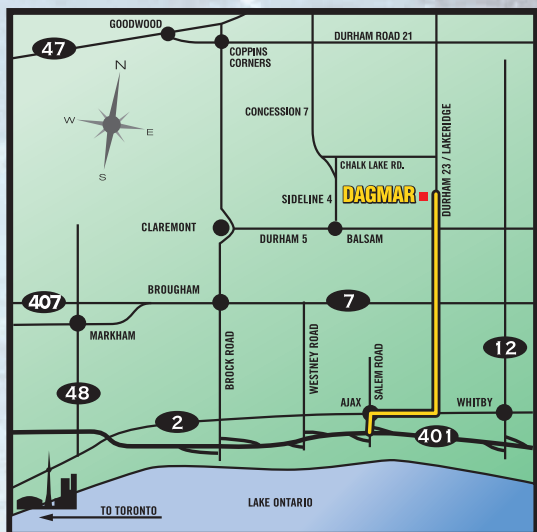

## 1220 LAKE RIDGE ROAD

### FROM TORONTO

- 21 km. North of Ajax • East on 401 to Salem Rd.
- North on Salem to Hwy #2 • East on Hwy #2 to Lakeridge Rd.
- 20 Kilometers North on Lakeridge Rd. to DAGMAR

### FROM MARKHAM

- 28 km. North East • East on 407 to Lakeridge Rd.
- North 9 km. on Lakeridge Rd. to DAGMAR

### FROM OSHAWA

- 22 km. North West • West on Taunton Rd. to Lakeridge Rd.
- North 12 km. on Lakeridge Rd. to DAGMAR